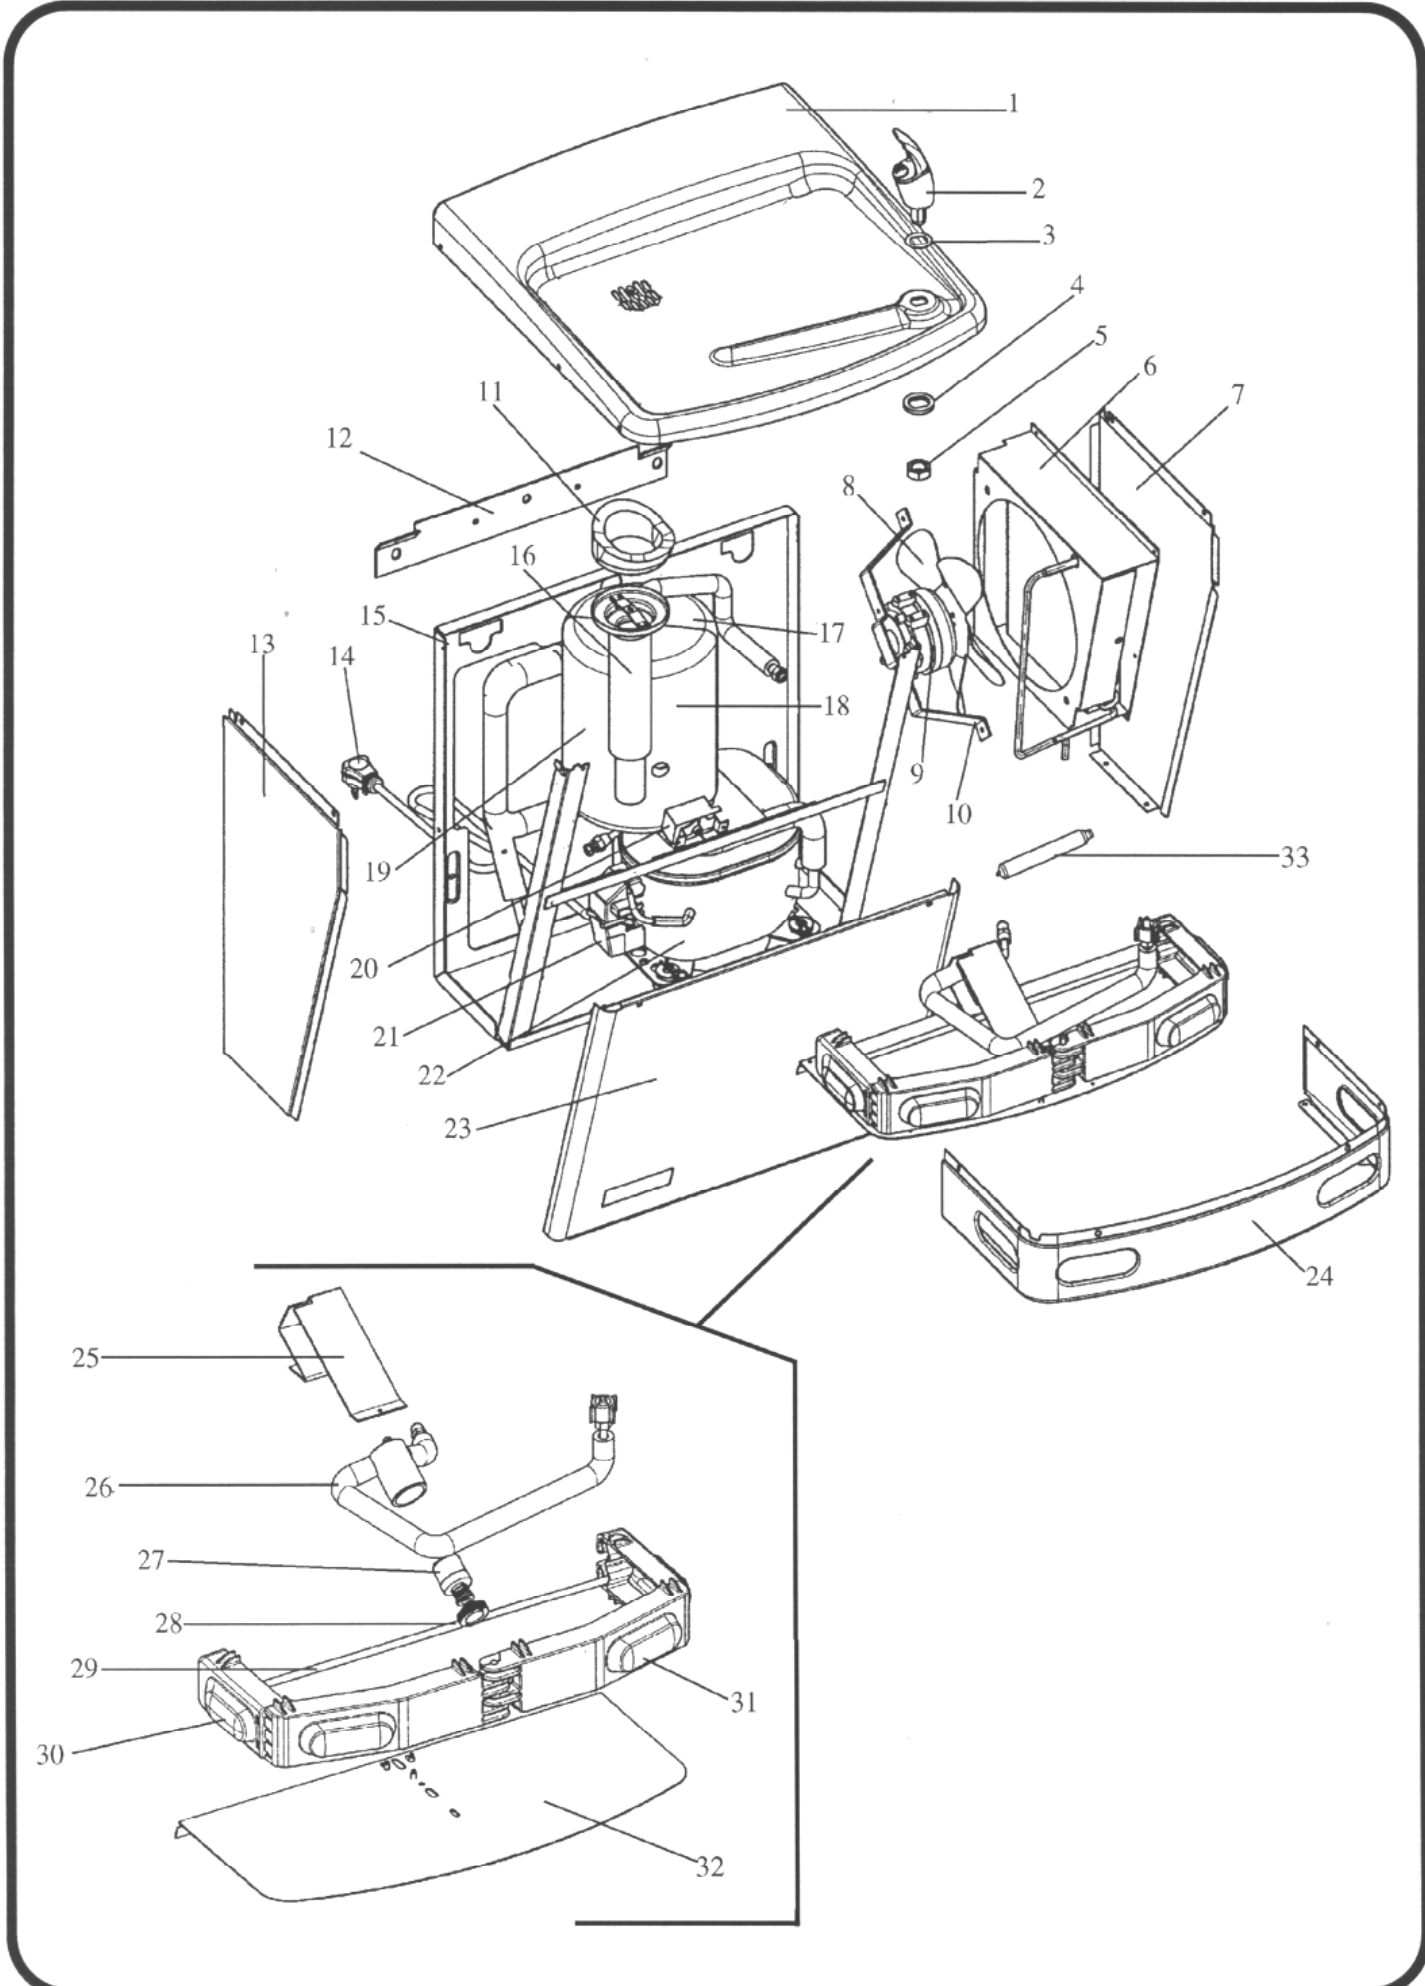

Illustrated Parts Breakdown

Models: P8AC-D300, PAC-001

SPECIFICATIONS:

Models: P8AC-D300

Voltage	115VAC±10%/1 PH/60 Hertz
Size	17 5/8" W, 18 5/8" D, 18 29/32" H
Shipping Weight (Approx)	59 lbs.
Cold Water Capacity*	8 GPH
Compressor	1/4 hp
Compressor (Full Load)	4.6 amps
Refrigerant	134a
Refrigerant Charge	4.75 OZ

Models: PAC-001

Size	17 5/8" W, 18 5/8" D, 18 29/32" H
Shipping Weight (Approx)	25 lbs.

*A.R.I. Ratings: Room Temperature 90°F; Supply Water Temperature 80°F; Drinking Water Temperature 50°F.

Specifications subject to change without notice.